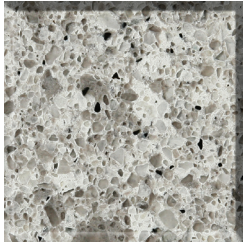

FREE Sink* with 40 sq. ft purchase

Promo 1

ATLANTIC SALT

BIANCO CARRARA

GOLDEN GATE

MAX WHITE

MOONFLAKES

Promo 2

ANTHEM

ARIA

AURA

CALACATTA ELYSIO

ETUDE

EVEREST

INTERMEZZO

LUCE ORO

LUSSO

MACAUBAS BIANCO

MINUET

MOORLAND FOG

NIMBUS

PEARL JASMINE

ROCOCO

* Choice of stainless steel sink: Blanco 441020 50/50 | Blanco 441023 60/40 | Blanco 442576 32 Super Single

Revised 02.01.24

ET. CALACATTA GOLD

CALCATTI PLATA

CALACATTA LAZA ORO

CHARCOAL SOAPSTONE SUEDE

IJEN AZUL

* Choice of stainless steel sink: Blanco 441020 50/50 | Blanco 441023 60/40 | Blanco 442576 32 Super Single