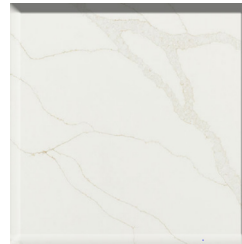

FREE Sink* with 40 sq. ft purchase

Promo 1

ATLANTIC SALT

BIANCO CARRARA

GOLDEN GATE

MAX WHITE

MOONFLAKES

Promo 2

ANTHEM

ARIA

AURA

CALACATTA ELYSIO

ETUDE

EVEREST

INTERMEZZO

LUCE ORO

LUSSO

MACAUBAS BIANCO

MINUET

MOORLAND FOG

NIMBUS

PEARL JASMINE

ROCOCO

* Choice of stainless steel sink: Blanco 441020 50/50 | Blanco 441023 60/40 | Blanco 442576 32 Super Single

Revised 02.01.24

ET. CALACATTA GOLD

CALCATTI PLATA

CALACATTA LAZA ORO

CHARCOAL SOAPSTONE SUEDE

IJEN AZUL

* Choice of stainless steel sink: Blanco 441020 50/50 | Blanco 441023 60/40 | Blanco 442576 32 Super Single