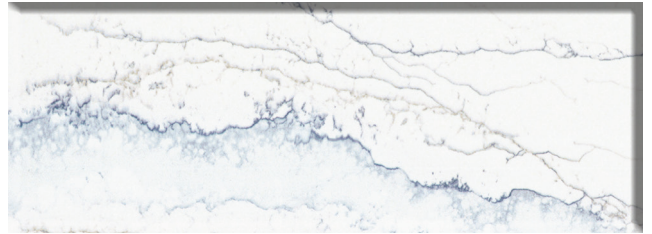

**CALACATTA PRADO**

**CLOUD RIDGE**

**DELICATO**

**ETUDE**

**EVEREST**

**MACAUBAS BIANCO**

**MACAVELLA**

**MARESTAR**

**SOLEA**

**VELO**

\* Choice of stainless steel sink: Blanco 441020 50/50 | Blanco 441023 60/40 | Blanco 442576 32 Super Single

Revised 02.01.26

CRYSTALLO VERA\*\*

IVORITAJ\*\*

MIDNIGHT EMBER BRUSHED

OCEAN RIDGE

PERLA VERDE\*\*

\*\*Printed quartz: Double roundover only available edge

\* Choice of stainless steel sink: Blanco 441020 50/50 | Blanco 441023 60/40 | Blanco 442576 32 Super Single

Revised 02.01.26